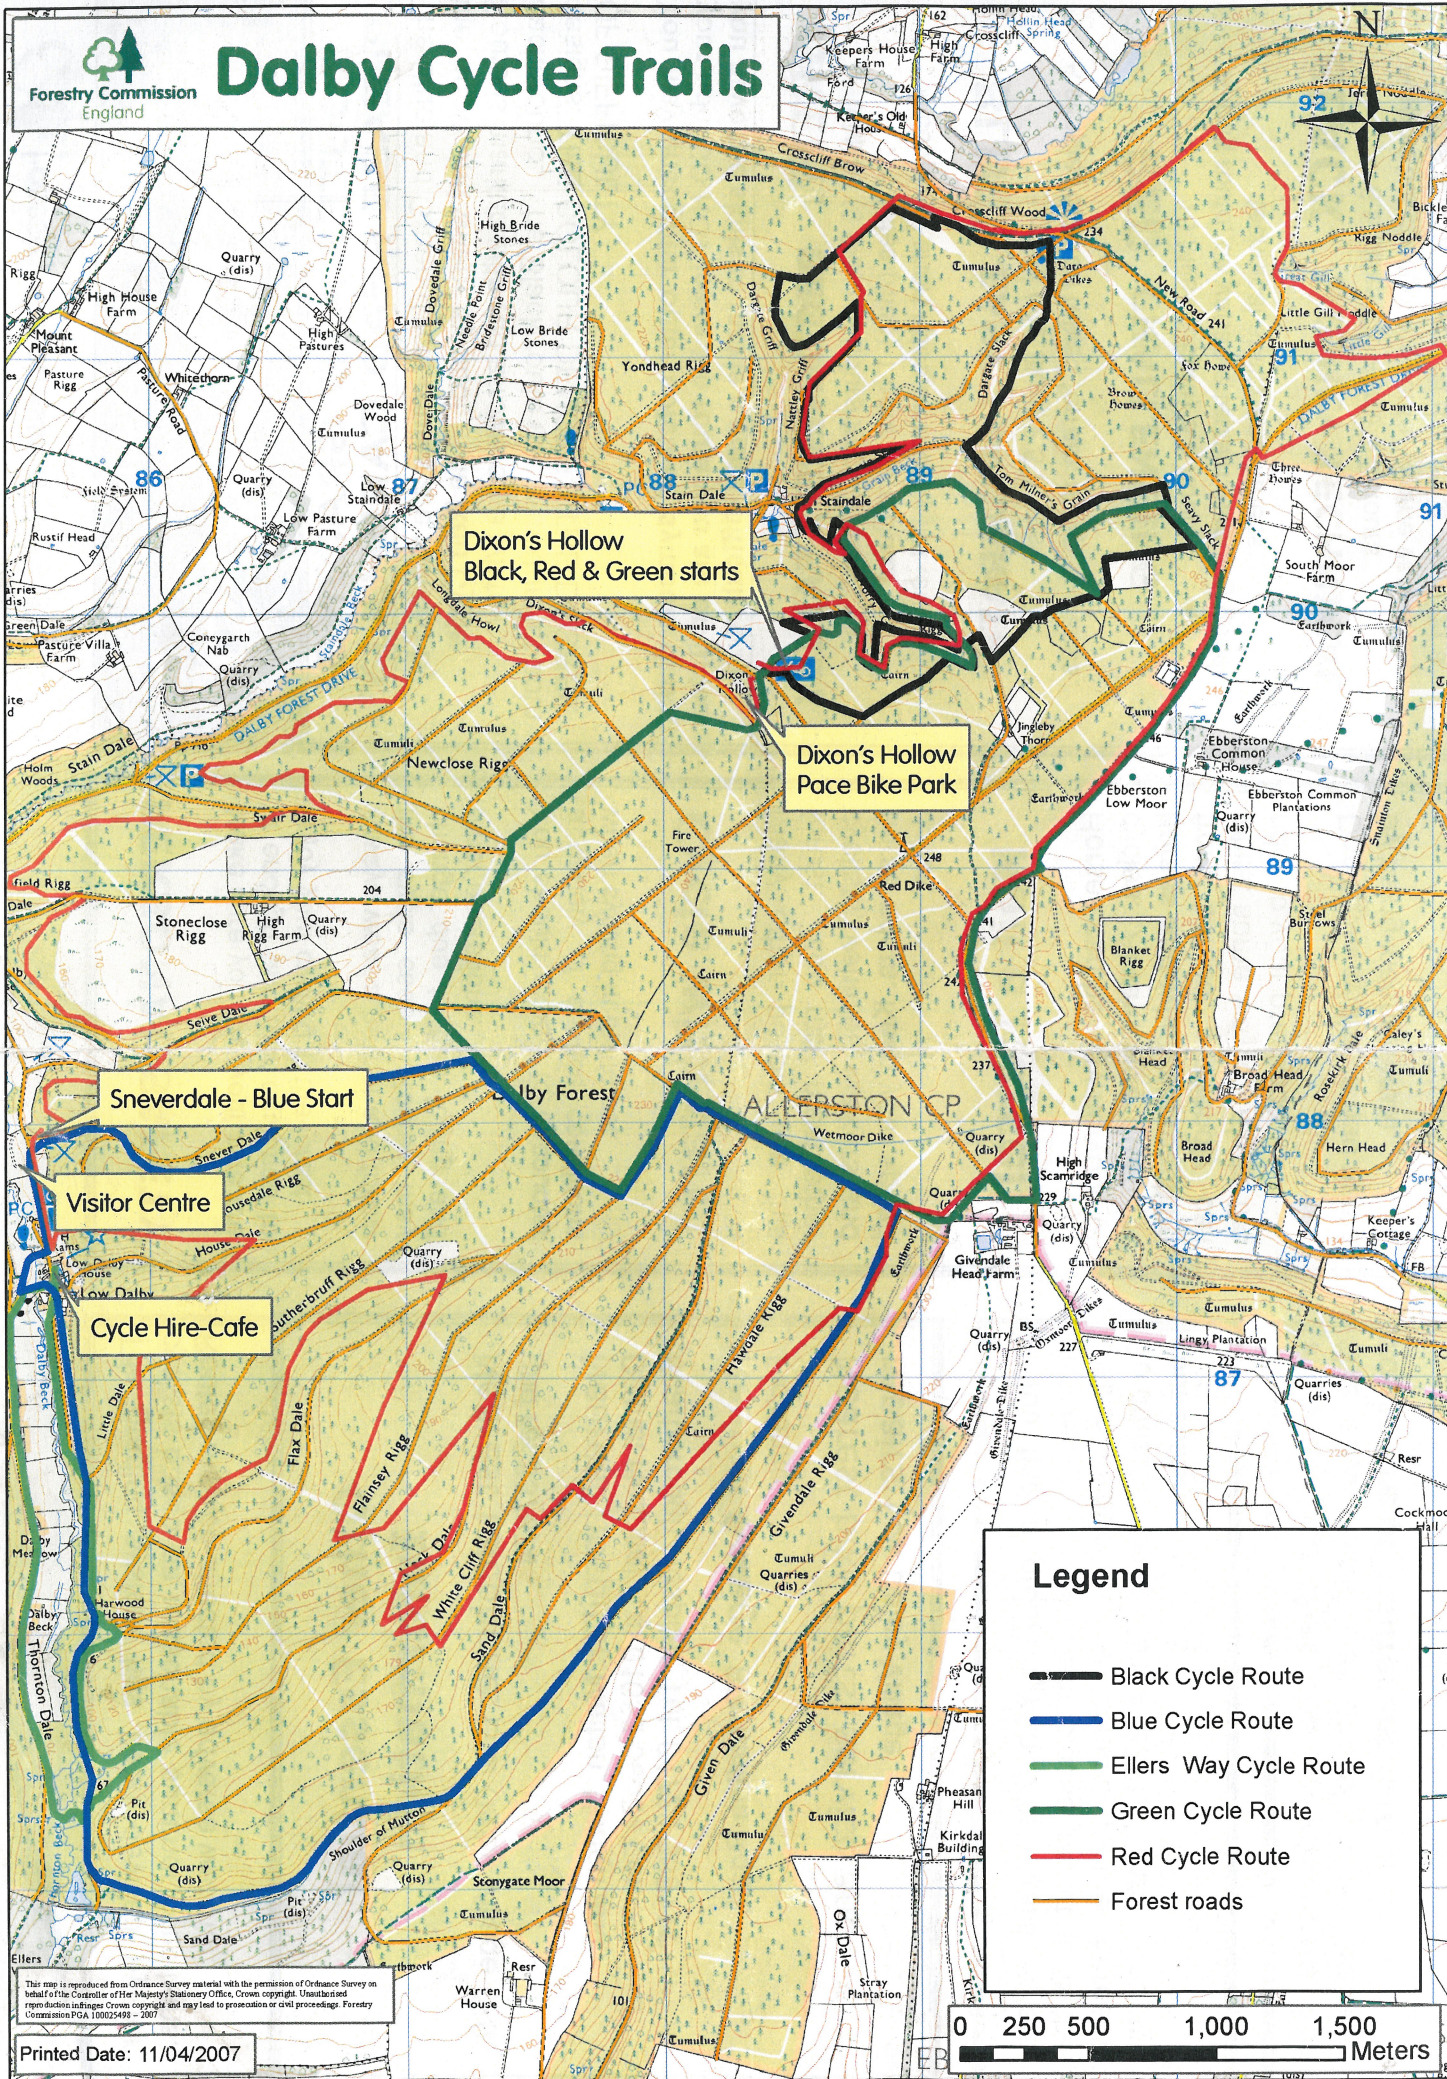

Dalby Cycle Trails

Dixon's Hollow
Black, Red & Green starts

Dixon's Hollow
Pace Bike Park

Sneverdale - Blue Start

Visitor Centre

Cycle Hire-Cafe

Legend

- Black Cycle Route
- Blue Cycle Route
- Ellers Way Cycle Route
- Green Cycle Route
- Red Cycle Route
- Forest roads